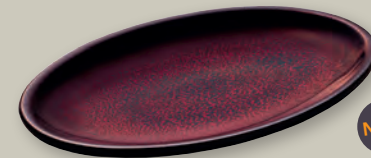

NEW

68-22-715
GLOW PLATTER OVAL 36CM

ART-NR: 7 01 2036 91 003000
SIZE: 36x24cm / 14.5x9.5"
WEIGHT: 1300g
HEIGHT: 3,5cm / 1.4"
PACK SIZE: 2