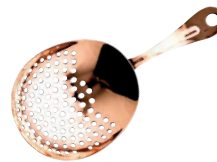

Solid Copper Dented Mug
with Nickel Lining
46-85-284
9.5cmh x 14cmd
48cl 17oz

Solid Copper Dented Mug
w/base with Nickel Lining
46-85-285
12.8cmh x 14cmd
48cl 17oz

Copper Pineapple Wine
Cup
46-89-588
12cmh x 8.5cmd
35cl 12¾oz

Cocktail Shaker*
(Polished Brass)
2 pieces
45-85-991
22h x 9.1cmd
40cl 14oz

Stainless Steel
Cocktail Shaker
Antique Copper*
46-85-180
23.5h X 9.3cmd
75cl 26½oz

Stainless Steel
Cocktail* Shaker
Copper Plated
46-85-282
23.5h X 9.3cmd
75cl 26½oz

Copper Shaker*
2 pieces
45-88-780
22h x 9.1cmd
60cl 21oz

Copper Plated Julep Strainer*
46-88-285

Bar Strainer (Copper Plated)*
45-88-782

Solid Copper Jigger*
46-14-562
25/50mls

Brass Jigger*
46-14-662
25/50mls

Jigger Japanese
Style (Copper)*
45-14-781
30/50ml and 15/20ml

Solid Copper Wine
Cooler Hammered*
46-24-516
12d x 16.5cmh

Solid Copper
Bottle Holder Hammered*
46-24-511
22 x 15 x 17.5cmh

Copper Charger
46-93-181
33cm